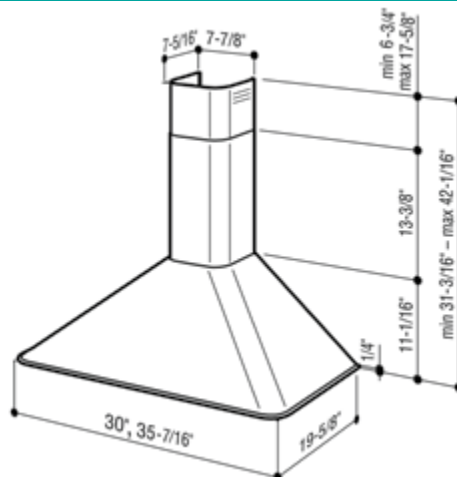

- Ducted/non-ducted telescopic flue accommodates ceiling heights from 8 to 9 feet. Extension flues for higher ceilings are also available.\*
- Non-ducted flue extensions available in stainless steel only.\*
- Install hood so that the bottom of the unit is 24 to 30 inches above the cooking surface. Mounting height is determined by ceiling height.